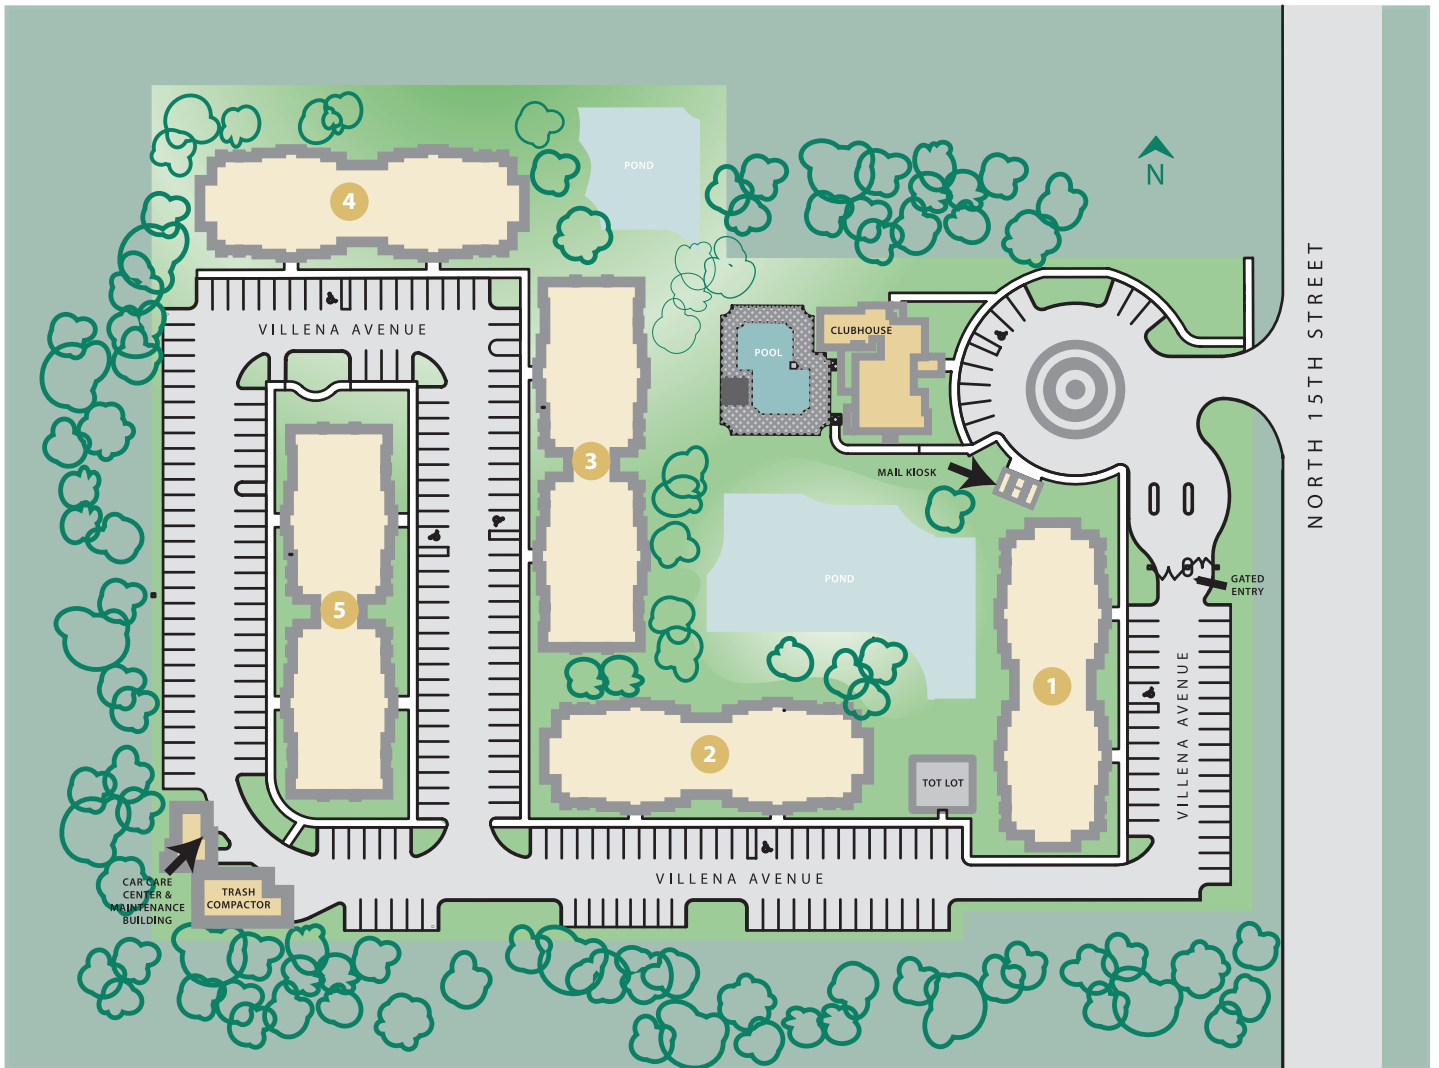

Spanish Trace

1480 Villena Avenue
Tampa, Florida 33612

Tel: 813-971-6410 Fax: 813-971-6404
Email: spanishtrace@richmanmgt.com

Site Plan

NORTH 15TH STREET